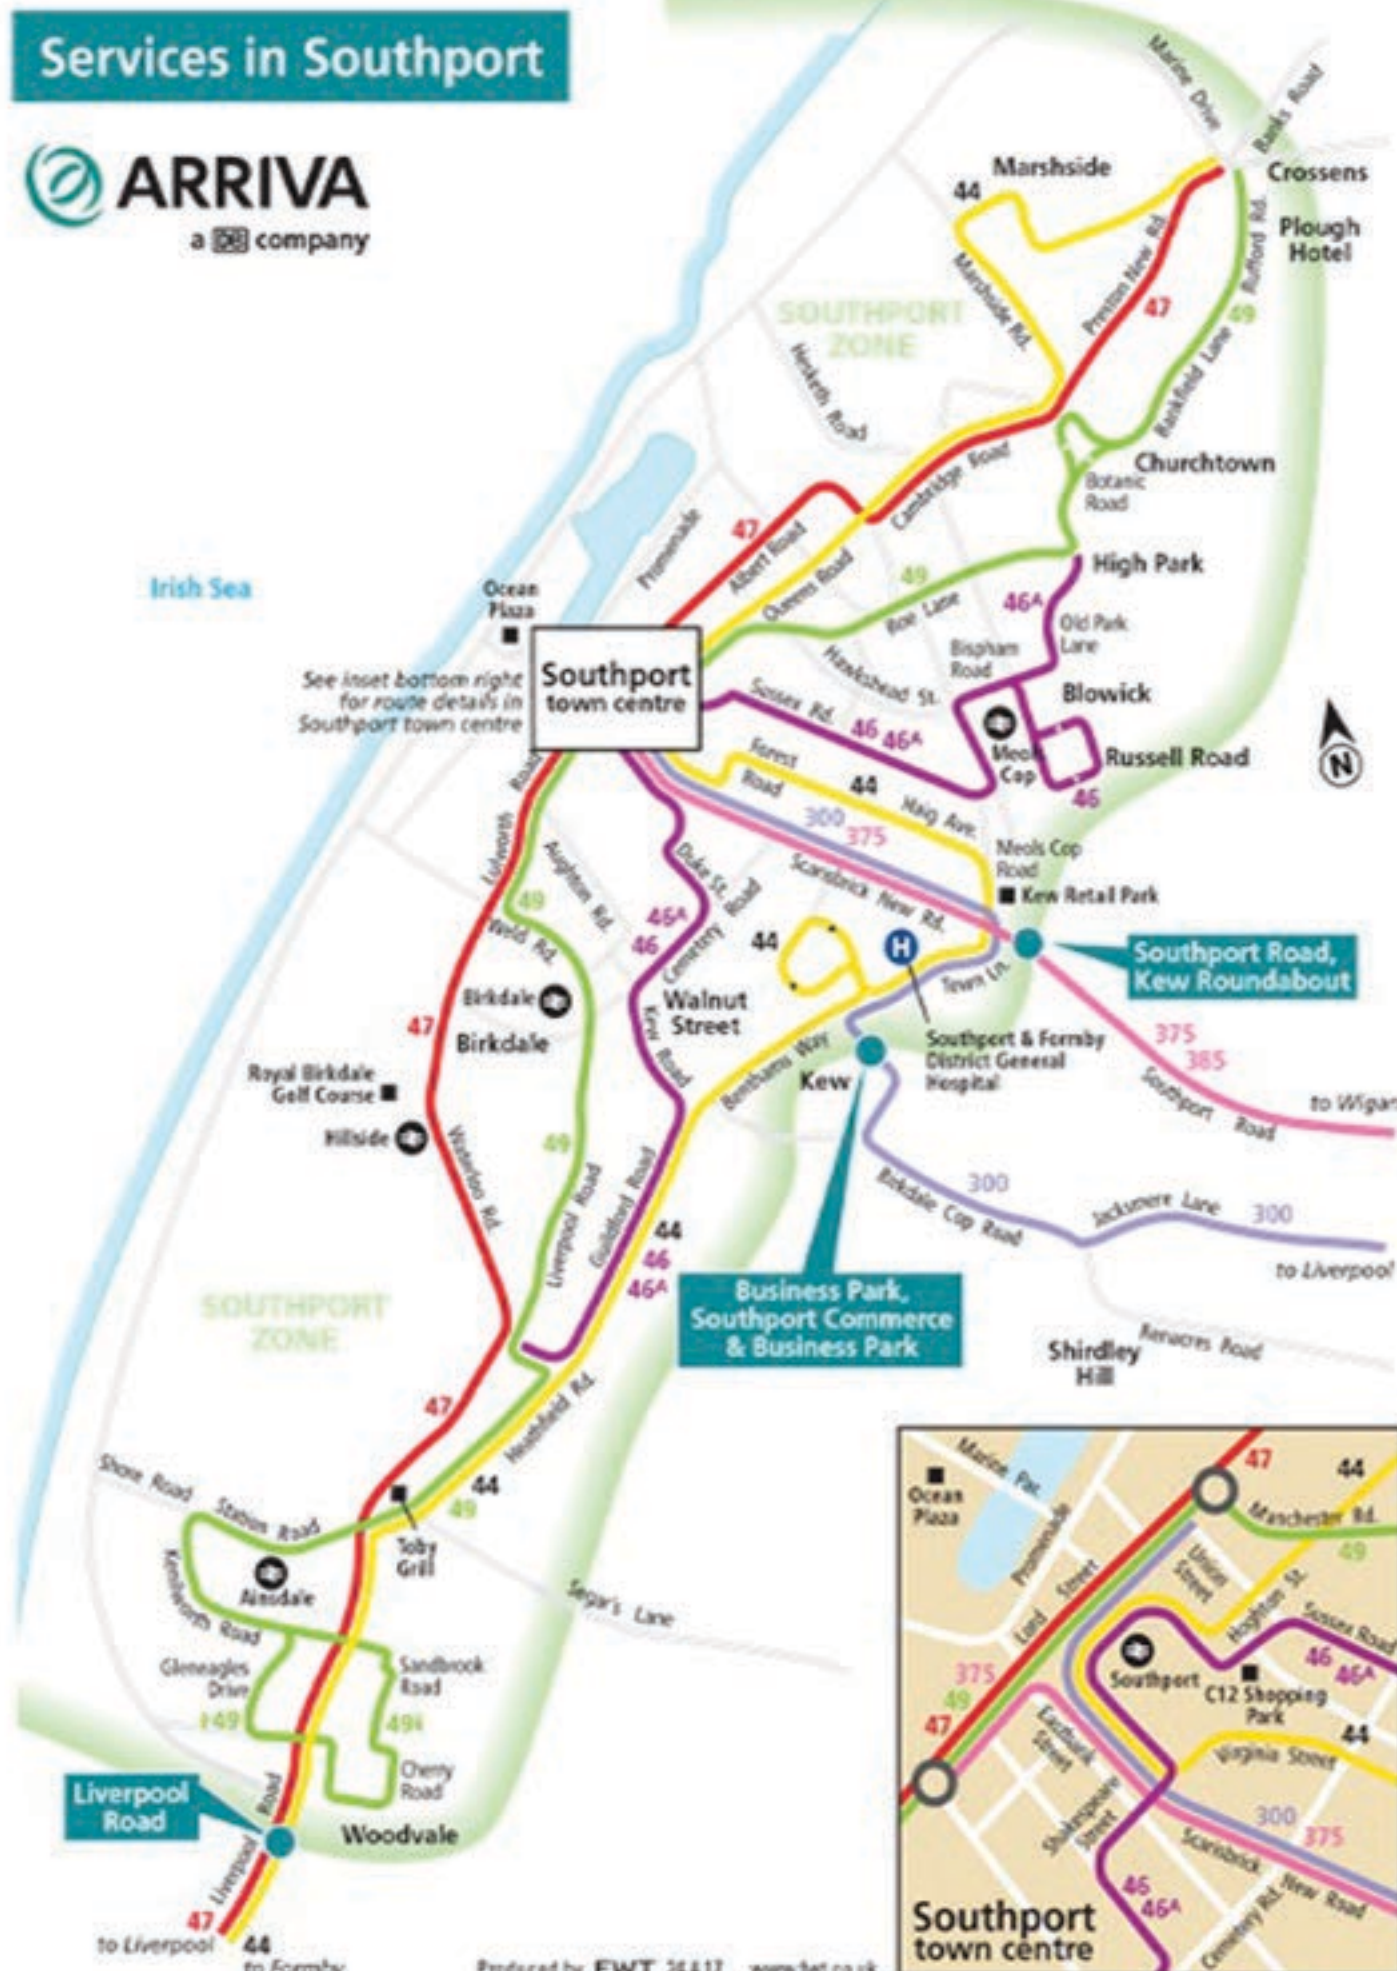

Services in Southport

a company

See inset bottom right for route details in Southport town centre

Southport town centre

Southport Road, Kew Roundabout

Business Park, Southport Commerce & Business Park

Liverpool Road

Southport town centre